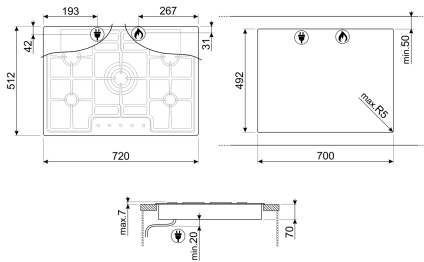

## TYPE

Product Family: Hob • Dimensions: 70/75 cm • Power supply: Gas • Built-in type: Ultra-low profile • Type: Gas