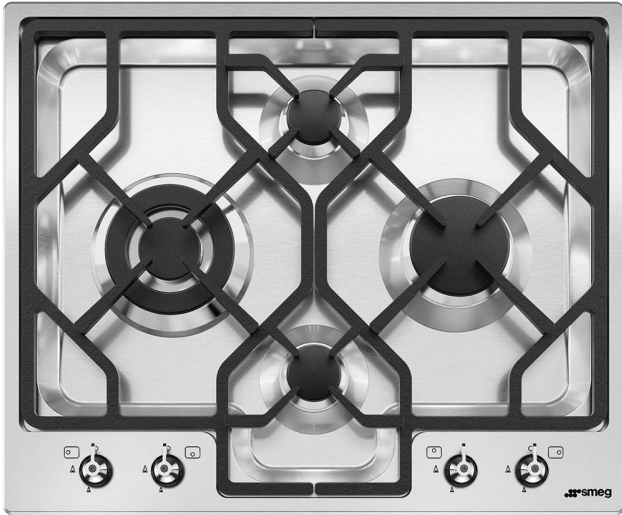

Hob - Classica - PGF64-4

Hob, Aesthetics: Classica, Gas, 60 cm, Stainless steel, Built-in type: Ultra-low profile

ACCESSORIES INCLUDED

Cast iron wok support: 1
 Other gas nozzles included: G30 GPL
 Liquid gas
 Other gas connections provided: Conical

OPTIONAL

TYPE

Product Family: Hob • Dimensions: 60 cm • Power supply: Gas • Built-in type: Ultra-low profile • Type: Gas

AESTHETICS

Burners Material: Alluminium • Type of control setting: Control knobs • No. of controls: 4 • Serie: Classica • Controls colour: Steel effect • Finishing: Satin • Aesthetics: Classic •

Aesthetics: Classica • Burners: Standard • Colour: Stainless steel • Type of steel: Brushed • Control knob position: Front • Serigraphy colour: Black • Colour: Stainless steel •

Material: Stainless Steel • Pan stands: Cast iron

PROGRAMS / FUNCTIONS

Total no. of cook zones: 4 • No. of gas cook zones: 4

COOKING ZONES

4th zone position: Right • 3rd zone position: Front-centre • 4th zone tipe: Gas - Rapid • 2nd zone type: Gas - AUX • 3rd zone type: Gas - AUX • 2nd zone power: 1.05 kW • 1st zone