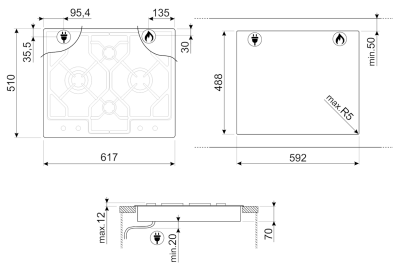

OPTIONAL

TYPE

Product Family: Hob • Dimensions: 60 cm • Power supply: Gas • Built-in type: Ultra-low profile • Type: Gas

AESTHETICS

Burners Material: Alluminium • Type of control setting: Control knobs • No. of controls: 4 • Serie: Classica • Controls colour: Steel effect • Finishing: Satin • Aesthetics: Classic •

type: Gas - UR • 1st zone power: 3.90 kW • 4th zone power: 2.50 kW • 3rd zone power: 1.05 kW • 2nd zone position: Rear-centre • 1st zone position: Left

TECHNICAL FEATURES

Gas safety valves: Yes • Automatic Ignition: Yes • Gas Type: G20 Natural gas